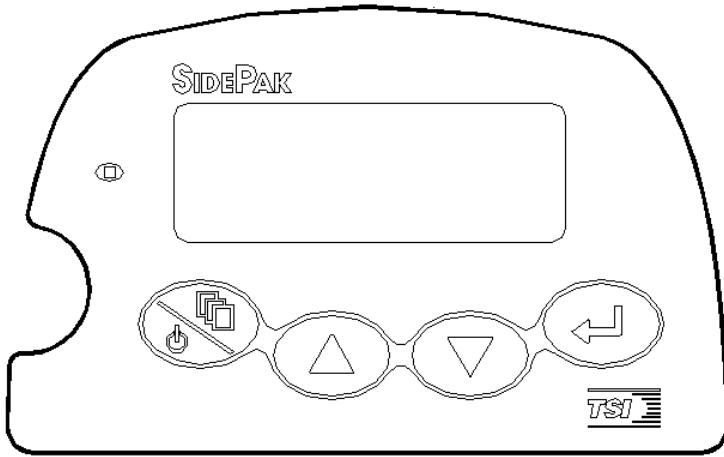

Quick Reference Card for TSI SIDEPAK™ Model AM510 Personal Aerosol Monitor

TRUST. SCIENCE. INNOVATION.

Front Panel Controls for SIDEPAK™ Monitor

	<p>To turn the instrument ON, press the PAGE key.</p> <p>To turn the instrument OFF, press and hold the PAGE key for 3 seconds.</p> <p>Use the PAGE key to go back to the previous screen or menu.</p>
	<p>Use the ← key to execute selected menu options and confirm changes.</p>
	<p>Use the ▲ ▼ keys to scroll through vertical menus and to alter numeric values.</p>

Tamper protection: To toggle between an unlocked and locked keypad, press and hold the ▲ key and *then* press ←. When the keypad is locked, the display shows **KEYPAD LOCK**.

TRUST. SCIENCE. INNOVATION.