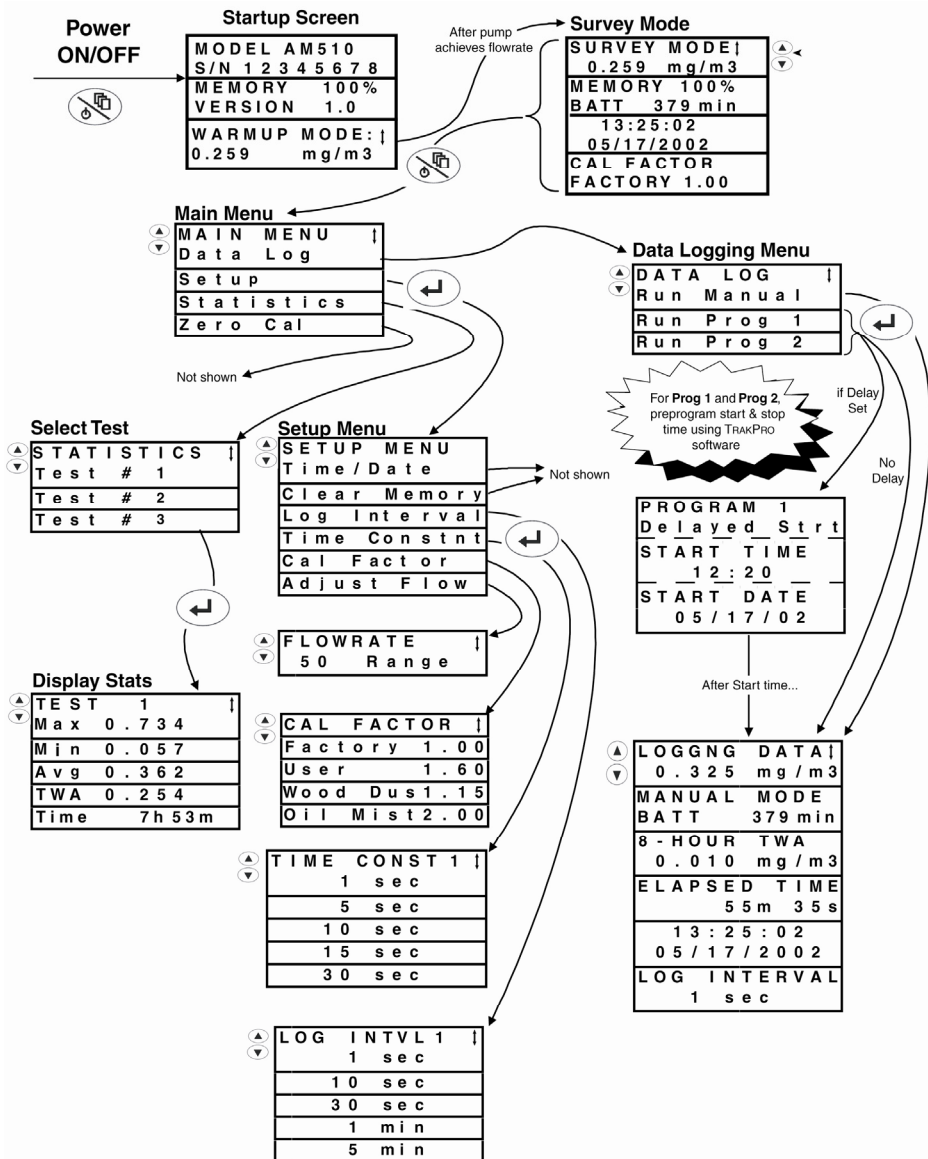

Quick Reference Card for TSI SIDEPAK™ Model AM510 Personal Aerosol Monitor

TRUST. SCIENCE. INNOVATION.

Front Panel Controls for SIDEPAK™ Monitor

	<p>To turn the instrument ON, press the PAGE key.</p> <p>To turn the instrument OFF, press and hold the PAGE key for 3 seconds.</p> <p>Use the PAGE key to go back to the previous screen or menu.</p>
	<p>Use the ← key to execute selected menu options and confirm changes.</p>
	<p>Use the ▲ ▼ keys to scroll through vertical menus and to alter numeric values.</p>

Tamper protection: To toggle between an unlocked and locked keypad, press and hold the ▲ key and *then* press ←. When the keypad is locked, the display shows **KEYPAD LOCK**.

TRUST. SCIENCE. INNOVATION.